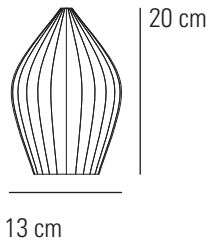

FIN GROUPING OF FIVE Pendant Light

Drop
min: 60 cm
max: 220 cm

44 cm

27 cm

Specifications

PRODUCT CODE: FP550N/5

BULB CAP: E27 X 5

MAX WATTAGE: 40W X 5

VOLTAGE: 230V (AC)

BULB TYPE: GLS

IP RATING: IP20

MATERIAL: BONE CHINA

AVAILABLE FINISH: NATURAL BONE CHINA

CABLE LENGTH: 200 CM

CABLE COLOUR: GREY COTTON BRAID

© ORIGINAL BTC
Made in the UK