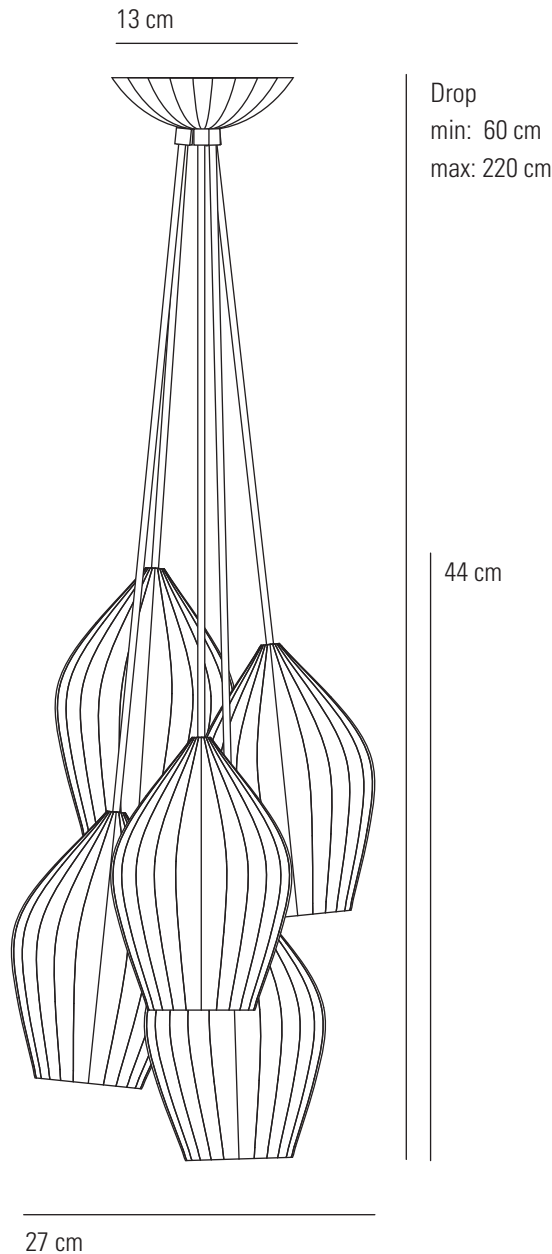

FIN GROUPING OF FIVE Pendant Light

Drop
min: 60 cm
max: 220 cm

44 cm

27 cm

Specifications

PRODUCT CODE: FP550N/5

BULB CAP: E27 X 5

MAX WATTAGE: 40W X 5

VOLTAGE: 230V (AC)

BULB TYPE: GLS

IP RATING: IP20

MATERIAL: BONE CHINA

AVAILABLE FINISH: NATURAL BONE CHINA

CABLE LENGTH: 200 CM

CABLE COLOUR: GREY COTTON BRAID

© ORIGINAL BTC
Made in the UK