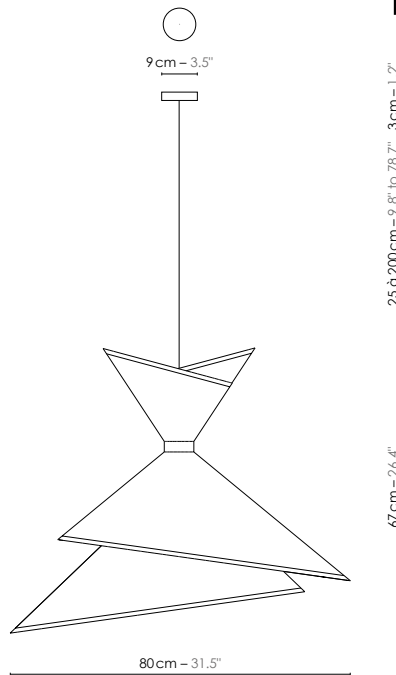

Fiche **TECHNIQUE**

SPEC sheet

DESIGNHEURE

LIGHTING

EDITION — FRANCE

www.designheure.com
contact@designheure.com
Tel : 33 (0)4 67 53 99 63

“Le style vestimentaire japonais est défini depuis des générations par un seul vêtement: le kimono. Esthétiquement fascinant, sa fonction semble de cacher et dévoiler tout à la fois. Le Kimono est fabriqué à partir de 4 pièces uniques. Simple mais complexe, Il est devenu le symbole de l'élégance et de la culture japonaise. La collection «Kimono» est conçue comme un hommage. Il est né de l'admiration pour une tradition du 8ème siècle qui a été et reste une révélation pour tous les domaines du design dans le monde.

The Japanese dress style has been defined for generations by one garment: the kimono. Aesthetically fascinating, its function seems to hide and unveil all at once. The Kimono is made from 4 unique pieces. Simple but complex, It has become the symbol of Japanese elegance and culture.

The collection «Kimono» is designed as a tribute. It was born of admiration for an 8th century tradition that has been and remains a revelation for all areas of design in the world.”

Model	Suspension/Pendant light XL Kimono	
Reference	S67x1k	
Collection	Kimono	
Design	2019	
Designer	Jette Scheib	
Environnement	Intérieur/Interior	
Dimensions	Dim. totales/Total dim. : Dim. min./Min. dim. : Abat-jour/Lampshade : Boîtier électrique/Electrical power supply : Fil textile/Textile cord :	L. 80 x l. 80 x H. 270 cm L. 80 x l. 80 x H. min 95 cm L. 80 x l. 80 x H. 67 cm Ø 9 x H. 3 cm 2 m
Electricity	Tension : Douille/Socket : Ampoule/Bulb :	220-240 V 50/60 Hz E27 Max 25 W LED équiv. 150 W Non fournie/Not included Ampoule LED/LED bulb
Materials	Tissus ou laqué, acier laqué, fil tissé coloré. Fabric or lacquered, lacquered steel, colored textile cord.	
Custom made	Possibilité d'ajout de longueurs de fils et câbles/Adding of cords and cables length possible. Possibilité de coloris sur mesure/Custom made colors possible	
Colors ref.	S67x1kbn S67x1kbco S67x1kcgcm	Blanc / Noir / White / Black Blanc crème / Orange/ White cream / Orange Gris clair / Gris moyen / Light grey / Medium grey
Weight	Net/Net kg : 1,9 Brut/Gross kg : 10,0	
Shipping	Nbre de colis/Nber of packs : 1 Dimensions : 106 x 82 x 48	
Certifications