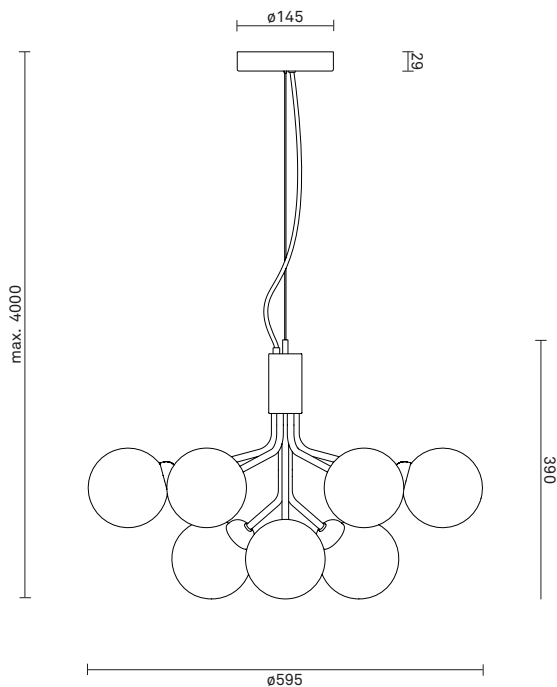

TECHNICAL INFO

Product no.: 05090524

Type: Suspension - Indoor

Colour:

Glass: Opal White

Metal: Satin Black

Cable: Black

Materials:

Anodized metal

Mouth-blown glass

Fabric covered cable

Dimensions:

ø595mm x 390mm

Ceiling plate: ø145mm x 29mm

Fabric cable - Length: 4000mm

Product weight: