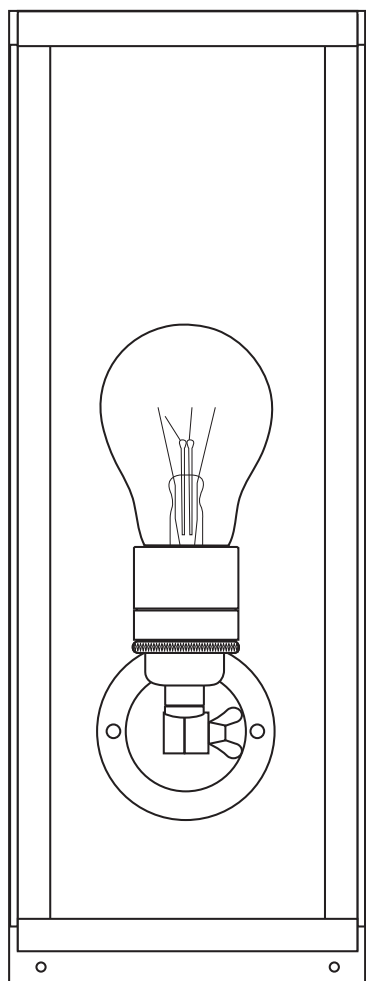

7650 Narrow Box Wall Light, Internal Glass

Front View

96mm(bottom fixings)

130mm

360mm

Side View

135mm

Specifications

PRODUCT CODE: DP7650

BULB CAP: E27

MAX WATTAGE: 60W

VOLTAGE: 230V (AC)

BULB TYPE: GLS

IP RATING: IP44

MATERIAL(S): BRASS, GLASS

AVAILABLE FINISH: WEATHERED BRASS
CLEAR OR FROSTED GLASS

Supplied with IP44 terminal housing for making connection inside backplate. Stated dimensions are for reference purposes only. Products are hand made and therefore the actual dimensions of each may have minor variations to those stated.