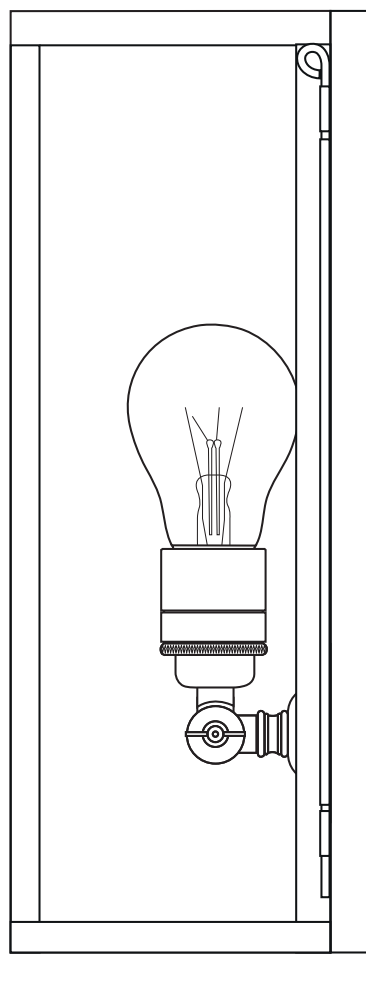

7650 Narrow Box Wall Light, Internal Glass

Front View

96mm(bottom fixings)

130mm

360mm

Side View

135mm

Specifications

PRODUCT CODE: DP7650

BULB CAP: E27

MAX WATTAGE: 60W

VOLTAGE: 230V (AC)

BULB TYPE: GLS

IP RATING: IP44

MATERIAL(S): BRASS, GLASS

AVAILABLE FINISH: WEATHERED BRASS
CLEAR OR FROSTED GLASS

Supplied with IP44 terminal housing for making connection inside backplate. Stated dimensions are for reference purposes only. Products are hand made and therefore the actual dimensions of each may have minor variations to those stated.