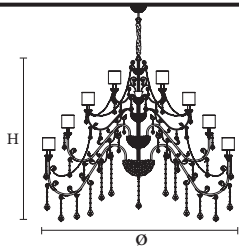

Chandelier

Ceiling

Applique

Table lamp

Floor lamp

Standard chain for all chandeliers

H 50 cm / 19.68"

IMPERIAL 16+16+4

Chandelier

TECHNICAL INFORMATIONS

Ø 250 cm / 98.43"
H 200 cm / 78.74"

WW 36×E14×10 W max
USA 36×E12×40 W max
(not included)

SHADE

SAT/14/ECRU
SAT/14/WH
SAT/14/BK

IMPERIAL 16

Chandelier

TECHNICAL INFORMATIONS

Ø 140 cm / 55.12"
H 110 cm / 43.31"

WW 16×E14×10 W max
USA 16×E12×40 W max
(not included)

SHADE

SAT/14/ECRU
SAT/14/WH
SAT/14/BK

IMPERIAL 12

Chandelier

TECHNICAL INFORMATIONS