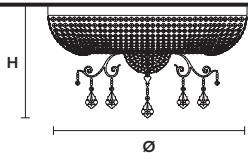

Ø 120 cm / 47.24"
H 90 cm / 35.43"

WW 12×E14×10 W max
USA 12×E12×40 W max
(not included)

SHADE

SAT/14/ECRU
SAT/14/WH
SAT/14/BK

IMPERIAL 8

Chandelier

TECHNICAL INFORMATIONS

Ø 90 cm / 35.43"
H 85 cm / 33.46"

WW 8×E14×10 W max
USA 8×E12×40 W max
(not included)

SHADE

SAT/14/ECRU
SAT/14/WH
SAT/14/BK

IMPERIAL PL12+2

Ceiling

CE

TECHNICAL INFORMATIONS

Ø 90 cm / 35.43"
 H 45 cm / 17.72"

WW 12×E14×10 W max(not included)
 + 2 G9×10 W max (included)
USA 12×E12×40 W max (not included)
 + 2 G9×10 W max (included)

IMPERIAL PL10+2

Ceiling

CE

TECHNICAL INFORMATIONS

Ø 60 cm / 23.62"
 H 35 cm / 13.78"

WW 10×E14×10 W max(not included)
 + 2 G9×10 W max (included)
USA 10×E12×40 W max (not included)
 + 2 G9×10 W max (included)

IMPERIAL PL2 P

Ceiling

CE

TECHNICAL INFORMATIONS

Ø 17 cm / 6.69"
 H 10 cm / 3.93"