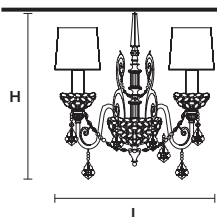

Chandelier

TECHNICAL INFORMATIONS

Ø 250 cm / 98.43"
H 200 cm / 78.74"

WW 36×E14×10 W max
USA 36×E12×40 W max
(not included)

SHADE

SAT/14/ECRU
SAT/14/WH
SAT/14/BK

IMPERIAL 16

Chandelier

WW 10×E14×10 W max(not included)
 + 2 G9×10 W max (included)
USA 10×E12×40 W max (not included)
 + 2 G9×10 W max (included)

IMPERIAL PL2 P

Ceiling

CE

TECHNICAL INFORMATIONS

Ø 17 cm / 6.69"
 H 10 cm / 3.93"

WW 2×G9×10 W max
USA 2×G9×10 W max
 (not included)

IMPERIAL PL2 G

Ceiling

CE

TECHNICAL INFORMATIONS

Ø 22 cm / 8.66"
 H 13 cm / 5.11"

WW 2×G9×10 W max
USA 2×G9×10 W max
 (not included)

IMPERIAL A2

Applique

TECHNICAL INFORMATION

L 50 cm / 19.69"
SP 18 cm / 7.09"
H 46 cm / 18.11"

WW 2×E14×10 W max
USA 2×E12×40 W max
 (not included)

SHADE

SAT/14/ECRU
 SAT/14/WH
 SAT/14/BK

IMPERIAL A1

Applique