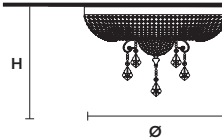

Chandelier

TECHNICAL INFORMATIONS

Ø 250 cm / 98.43"
H 200 cm / 78.74"

WW 36×E14×10 W max
USA 36×E12×40 W max
(not included)

SHADE

SAT/14/ECRU
SAT/14/WH
SAT/14/BK

IMPERIAL 16

Chandelier

WW 8×E14×10 W max
USA 8×E12×40 W max
(not included)

SHADE

SAT/14/ECRU
SAT/14/WH
SAT/14/BK

IMPERIAL PL12+2

Ceiling

CE

TECHNICAL INFORMATIONS

Ø 90 cm / 35.43"
 H 45 cm / 17.72"

WW 12×E14×10 W max(not included)
 + 2 G9×10 W max (included)
USA 12×E12×40 W max (not included)
 + 2 G9×10 W max (included)

IMPERIAL PL10+2

Ceiling

CE

TECHNICAL INFORMATIONS

Ø 60 cm / 23.62"
 H 35 cm / 13.78"

WW 10×E14×10 W max(not included)
 + 2 G9×10 W max (included)
USA 10×E12×40 W max (not included)
 + 2 G9×10 W max (included)

IMPERIAL PL2 P

Ceiling

CE

TECHNICAL INFORMATIONS

Ø 17 cm / 6.69"
 H 10 cm / 3.93"