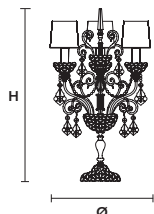

Applique

TECHNICAL INFORMATION

L 50 cm / 19.69"
SP 18 cm / 7.09"
H 46 cm / 18.11"

WW 2×E14×10 W max
USA 2×E12×40 W max
 (not included)

SHADE

SAT/14/ECRU
 SAT/14/WH
 SAT/14/BK

IMPERIAL A1

Applique

TECHNICAL INFORMATION

L 14 cm / 5.51"
SP 17 cm / 6.69"
H 40 cm / 15.75"

WW 1×E14×10 W max
USA 1×E12×40 W max
 (not included)

SHADE

SAT/14/ECRU
 SAT/14/WH
 SAT/14/BK

IMPERIAL TL3

Table lamp

TECHNICAL INFORMATION

Ø 42 cm / 16.54"
H 76 cm / 29.92"

WW 3×E14×10 W max
USA 3×E12×40 W max
 (not included)

SHADE

SAT/14/ECRU
 SAT/14/WH
 SAT/14/BK

IMPERIAL STL6

Floor lamp

TECHNICAL INFORMATION

Ø 55 cm / 21.65"
H 215 cm / 84.65"

WW 6×E14×10 W max
USA 6×E12×40 W max
 (not included)

SHADE

SAT/12/ECRU
 SAT/12/WH
 SAT/12/BK

IMPERIAL TL1 G

Table lamp

TECHNICAL INFORMATION

Ø 33 cm / 12.99"
H 50 cm / 19.68"

WW 1×E27×20 W max
USA 1×E26×60 W max
 (not included)