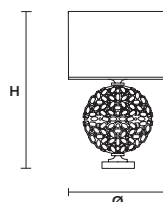

TECHNICAL INFORMATION

L 14 cm / 5.51"
SP 17 cm / 6.69"
H 40 cm / 15.75"

WW 1×E14×10 W max
USA 1×E12×40 W max
 (not included)

SHADE

SAT/14/ECRU
 SAT/14/WH
 SAT/14/BK

IMPERIAL TL3

Table lamp

TECHNICAL INFORMATION

Ø 42 cm / 16.54"
H 76 cm / 29.92"

WW 3×E14×10 W max
USA 3×E12×40 W max
 (not included)

SHADE

SAT/14/ECRU
 SAT/14/WH
 SAT/14/BK

IMPERIAL STL6

Floor lamp

TECHNICAL INFORMATION

Ø 55 cm / 21.65"
H 215 cm / 84.65"

WW 6×E14×10 W max
USA 6×E12×40 W max
 (not included)

SHADE

SAT/12/ECRU
 SAT/12/WH
 SAT/12/BK

IMPERIAL TL1 G

Table lamp

TECHNICAL INFORMATION

Ø 33 cm / 12.99"
H 50 cm / 19.68"

WW 1×E27×20 W max
USA 1×E26×60 W max
 (not included)

SHADE

SAT/33/ECRU
 SAT/33/WH
 SAT/33/BK

IMPERIAL TL1 M

Table lamp

TECHNICAL INFORMATION

Ø 23 cm / 9.05"
H 37 cm / 14.57"

WW 1×E27×20 W max
USA 1×E26×60 W max
 (not included)

SHADE