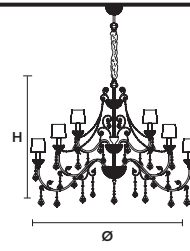

Chandelier

Ceiling

Applique

Table lamp

Floor lamp

Standard chain for all chandeliers

H 50 cm / 19.68"

IMPERIAL 16+16+4

Chandelier

TECHNICAL INFORMATIONS

Ø 250 cm / 98.43"
H 200 cm / 78.74"

WW 36×E14×10 W max
USA 36×E12×40 W max
(not included)

SHADE

SAT/14/ECRU
SAT/14/WH
SAT/14/BK

IMPERIAL 16

Chandelier

TECHNICAL INFORMATIONS

Ø 140 cm / 55.12"
H 110 cm / 43.31"

WW 16×E14×10 W max
USA 16×E12×40 W max
(not included)

SHADE

SAT/14/ECRU
SAT/14/WH
SAT/14/BK

IMPERIAL 12

Chandelier

TECHNICAL INFORMATIONS