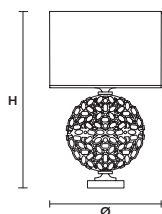

Applique

TECHNICAL INFORMATION

L 50 cm / 19.69"
SP 18 cm / 7.09"
H 46 cm / 18.11"

WW 2×E14×10 W max
USA 2×E12×40 W max
 (not included)

SHADE

SAT/14/ECRU
 SAT/14/WH
 SAT/14/BK

IMPERIAL A1

Applique

TECHNICAL INFORMATION

L 14 cm / 5.51"
SP 17 cm / 6.69"
H 40 cm / 15.75"

WW 1×E14×10 W max
USA 1×E12×40 W max
 (not included)

SHADE

SAT/14/ECRU
 SAT/14/WH
 SAT/14/BK

IMPERIAL TL3

Table lamp

TECHNICAL INFORMATION

Ø 42 cm / 16.54"
H 76 cm / 29.92"

WW 3×E14×10 W max
USA 3×E12×40 W max
 (not included)

SHADE

SAT/14/ECRU
 SAT/14/WH
 SAT/14/BK

IMPERIAL STL6

Floor lamp

TECHNICAL INFORMATION

Ø 55 cm / 21.65"
H 215 cm / 84.65"

WW 6×E14×10 W max
USA 6×E12×40 W max
 (not included)

SHADE

SAT/12/ECRU
 SAT/12/WH
 SAT/12/BK

IMPERIAL TL1 G

Table lamp

TECHNICAL INFORMATION

Ø 33 cm / 12.99"
H 50 cm / 19.68"

WW 1×E27×20 W max
USA 1×E26×60 W max
 (not included)