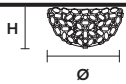

WW 12×E14×10 W max(not included)
 + 2 G9×10 W max (included)
USA 12×E12×40 W max (not included)
 + 2 G9×10 W max (included)

IMPERIAL PL10+2

Ceiling

CE

TECHNICAL INFORMATIONS

Ø 60 cm / 23.62"
 H 35 cm / 13.78"

WW 10×E14×10 W max(not included)
 + 2 G9×10 W max (included)
USA 10×E12×40 W max (not included)
 + 2 G9×10 W max (included)

IMPERIAL PL2 P

Ceiling

CE

TECHNICAL INFORMATIONS

Ø 17 cm / 6.69"
 H 10 cm / 3.93"