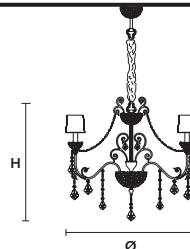

Chandelier

TECHNICAL INFORMATIONS

Ø 250 cm / 98.43"
H 200 cm / 78.74"

WW 36×E14×10 W max
USA 36×E12×40 W max
(not included)

SHADE

SAT/14/ECRU
SAT/14/WH
SAT/14/BK

IMPERIAL 16

Chandelier

TECHNICAL INFORMATIONS

Ø 140 cm / 55.12"
H 110 cm / 43.31"

WW 16×E14×10 W max
USA 16×E12×40 W max
(not included)

SHADE

SAT/14/ECRU
SAT/14/WH
SAT/14/BK

IMPERIAL 12

Chandelier

TECHNICAL INFORMATIONS

Ø 120 cm / 47.24"
H 90 cm / 35.43"

WW 12×E14×10 W max
USA 12×E12×40 W max
(not included)

SHADE

SAT/14/ECRU
SAT/14/WH
SAT/14/BK

IMPERIAL 8

Chandelier

TECHNICAL INFORMATIONS

Ø 90 cm / 35.43"
H 85 cm / 33.46"

WW 12×E14×10 W max(not included)
 + 2 G9×10 W max (included)
USA 12×E12×40 W max (not included)
 + 2 G9×10 W max (included)

IMPERIAL PL10+2

Ceiling

CE

TECHNICAL INFORMATIONS

Ø 60 cm / 23.62"
 H 35 cm / 13.78"