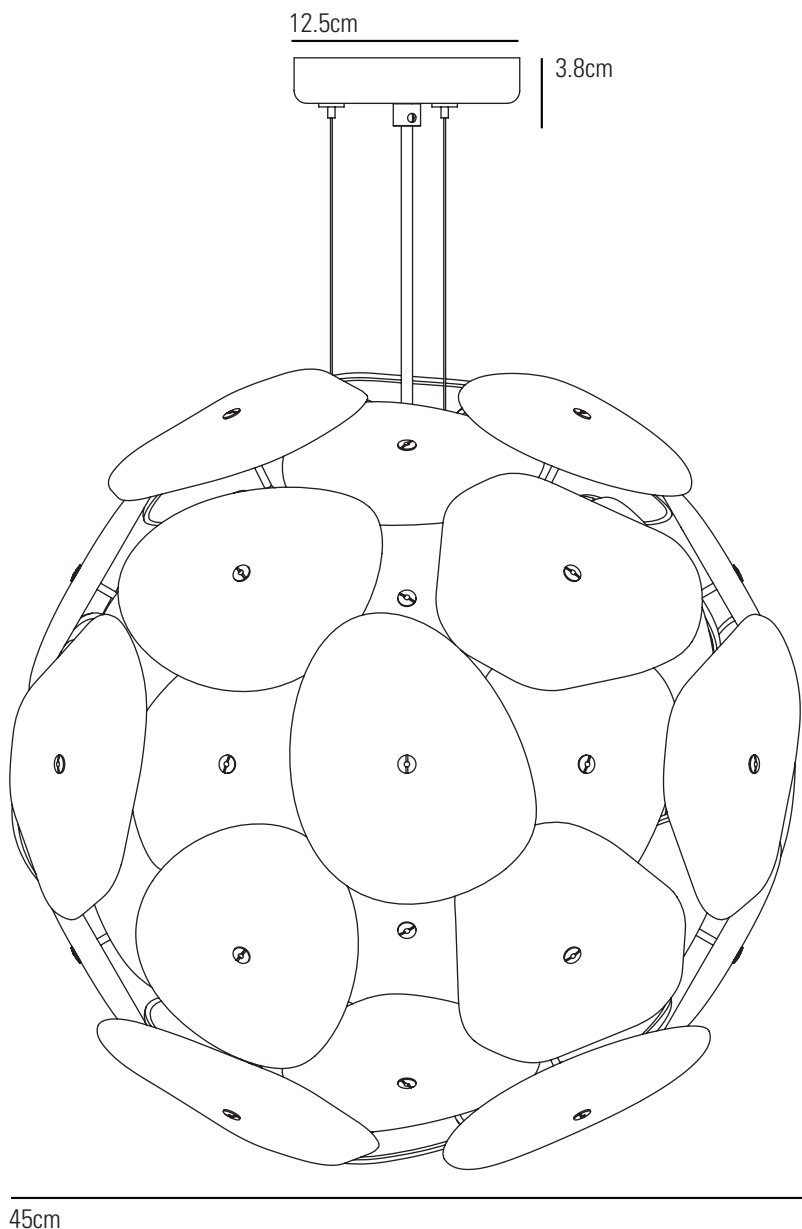

# PEBBLE Pendant Light

## Specifications

PRODUCT CODE: FP443NM

BULB CAP: E27

MAX WATTAGE: 100W

VOLTAGE: 230V (AC)

BULB TYPE: GLS

IP RATING: IP20

MATERIAL: BONE CHINA

AVAILABLE FINISH: MATT BONE CHINA,  
BRUSHED BRASS

CABLE LENGTH: 250CM

CABLE COLOUR: GREY COTTON BRAID