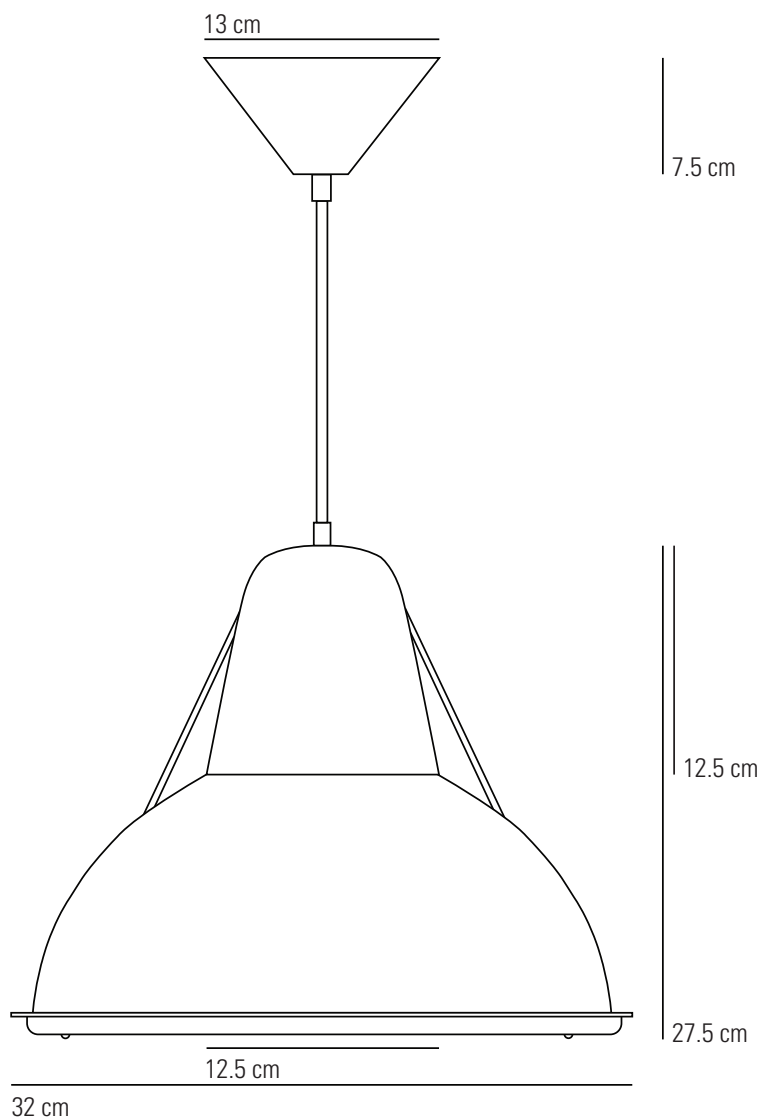

PHANE SMALL Pendant Light

Specifications

PRODUCT CODE:	FP249
BULB CAP:	E27
MAX WATTAGE:	100W
VOLTAGE:	230V (AC)
BULB TYPE:	GLS
IP RATING:	IP20

MATERIAL(S):	GLASS, STEEL, ALUMINIUM
AVAILABLE FINISH:	PRISMATIC GLASS, CHROME PLATED, PAINTED ALUMINIUM
CABLE LENGTH:	150CM
CABLE COLOUR:	BLACK & WHITE COTTON BRAID