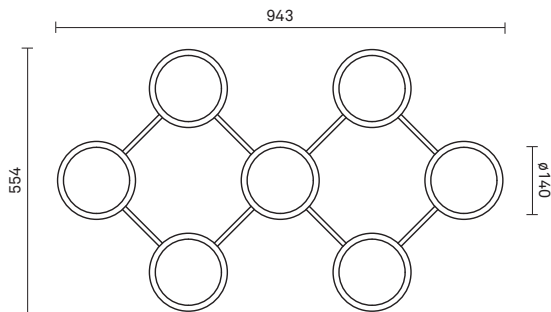

NUURA

LIILA 7 Nordic Gold/Opal White

Design: Sofie Refer, 2021. EU-model.

Liila 7 Wall/Ceiling in mouth blown Opal White glass and Nordic Gold finish.

Liila Collection has a Nordic simplistic yet sensuous look due to the fine reflections in the glass and metal. The mouth blown glass is elegantly framed by the metal disc in soft metallic finish.

While the version in Optic Clear glass creates sparkeling reflections, the version in Opal White glass completes the minimalistic Nordic look.

Liila 7 Wall/Ceiling has an elongated modular formation. It looks great as an extended light sculpture or arranged in a line to create a stunning effect. Liila 7 can be installed vertically or horizontally

Liila collection

The Liila collection include the following products:

- **Liila 1 Medium, Wall/Ceiling:** Nordic Gold/ Light Silver, Opal White/Optic Clear Glass
- **Liila 1 Large, Wall/Ceiling:** Nordic Gold/ Light Silver, Opal White/Optic Clear Glass
- **Liila Star, Wall/Ceiling:** Nordic Gold, Opal White/Optic Clear Glass
- **Liila 7, Wall/Ceiling:** Nordic Gold, Opal White/Optic Clear Glass
- **Liila 12, Wall/Ceiling:** Nordic Gold, Opal White/Optic Clear Glass