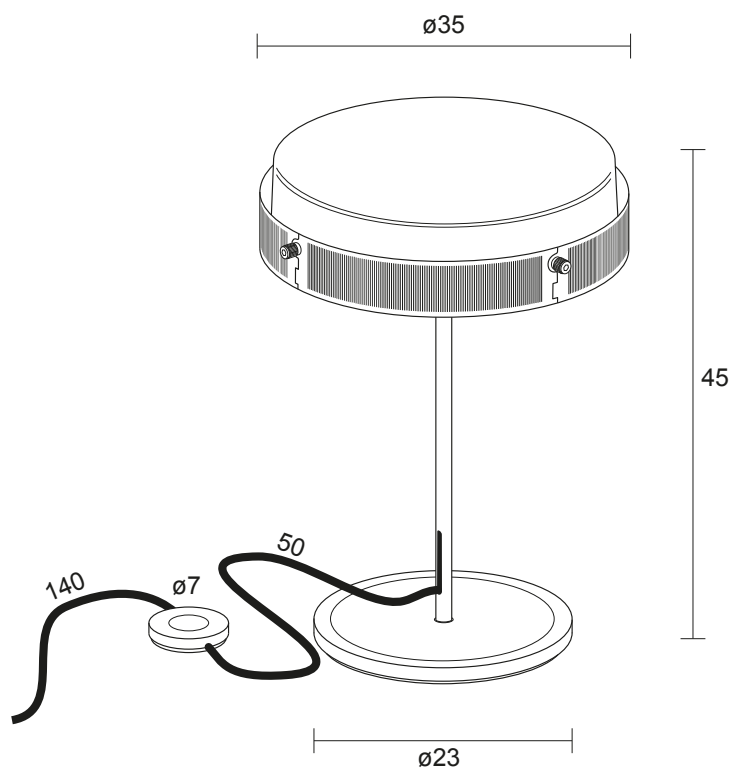

Anima, the first collaboration between renowned French architect Jean Michel Wilmotte and Lumina, is a re-conception of the classic table lamp in an ultra-modern key.

The aim of this metamorphosis was to devise a new approach to light by abandoning the old E27 bulbs in favour of an integrated LED light engine.

Finishing

- **Matt Black**
  with Black Textile cable
- **Matt White**
  with Black Textile cable
- **Anodised Blue**
  with Blue Textile cable
- **Anodised Brass**
  with Gold Textile cable
- **Gun Metal**
  with Black Textile cable

Light emission

- **Light emission:** diffuse
- **Light direction:** Indirect downlight
- **Light source:** LED board
- **Source flux:** 840 lm
- **Emitted flux:** 700 lm
- **Efficacy:** 85 lm/W
- **CCT:** 3000 K
- **CRI index:** 97
- **Lifetime:** >55000h L80 @ 25°C

Electric facts

- **Source power:** 8,5 W
- **Power absorption:** 10 W
- **Stand-by absorption:** <1 W
- **Grid voltage:** 100-240V AC
- **Power supply:** multiplug AC-DC converter provided
- **Dimmability:** Dimmable on push button
- **Energy class:** A++ → F

Technical data

- **Environment:** indoor
- **Placement:** table
- **Net weight:** 5,35 Kg
- **Certifications:** CE
- **Suggested ambient:** 25 °C
- **Maximum ambient T:** 40 °C
- **Insulation class:** I
- **Protection class:** IP20

Packaging

- **Material:** glass, stainless steel, aluminium
- **Dimensions:** NA
- **Volume:** NA
- **Gross weight:** NA