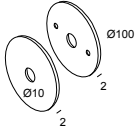

21032 0305 LED POWER CONVERTER 48V-DC to 500 mA-DC / 22W DIM5

1->2

21032 0315 LED POWER CONVERTER 48V-DC to 700 mA-DC / 25W DIM5

1->2

SPY 52 ON 93045 B

19823 9330 B

Coverset

204 00 100 B COVERSET R 100 B