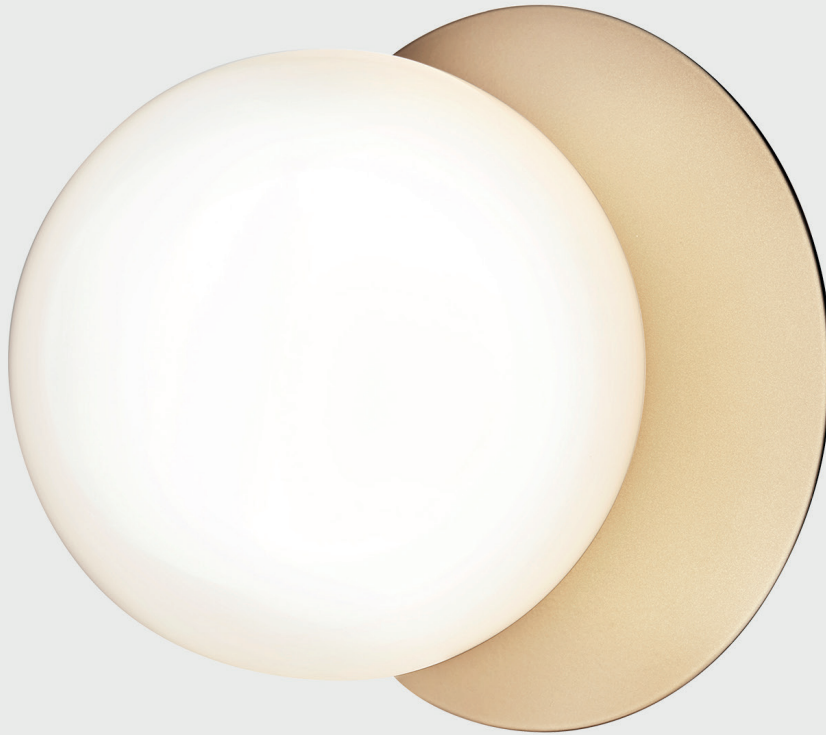

NUURA

LIILA 1 MEDIUM
nordic gold / opal

Design: Sofie Refer, 2018

Liila 1 Medium works as a single lamp or grouped in a decorative formation. Liila 1 Medium also suits smaller rooms, the bathroom and the entrance hall.

Explore the rest of the Liila collection on our website, [here](#)

Product no.: EU - 2046002 / US - 3046011

Certifications: CE, IP44, Class I

Type: Wall / ceiling light - indoor

For information about IP ratings, click [here](#)

Colour: Glass: opal white / Metal: nordic gold

Cleaning: Use a soft dry cloth to clean the product.
Do not use household cleaners.

Materials: Powder-coated metal, mouth-blown glass

Light source: Socket: G9
Max wattage: 7W LED
Voltage (V): 220-240V / 120V