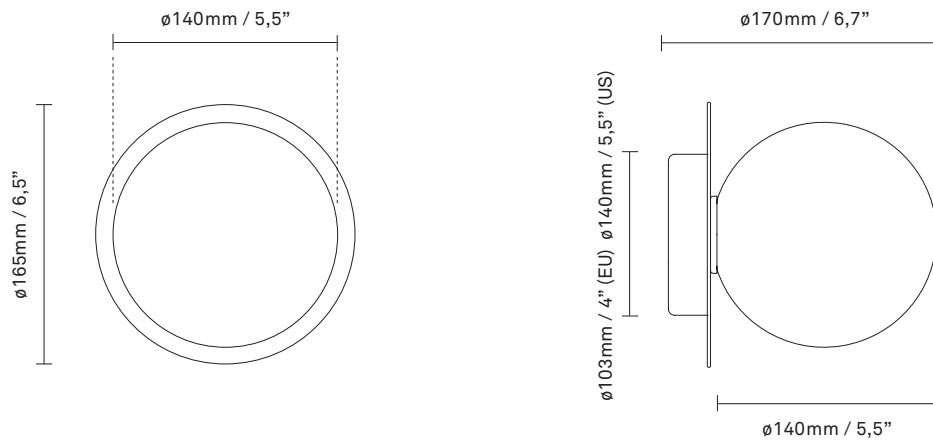

NUURA

LIILA 1 MEDIUM
nordic gold / opal

Design: Sofie Refer, 2018

Liila 1 Medium works as a single lamp or grouped in a decorative formation. Liila 1 Medium also suits smaller rooms, the bathroom and the entrance hall.

Explore the rest of the Liila collection on our website, [here](#)

Product no.: EU - 2046002 / US - 3046011

Certifications: CE, IP44, Class I

Type: Wall / ceiling light - indoor

For information about IP ratings, click [here](#)

Dimensions: 165mm / 6,5in x 170mm / 6,7in
Glass: \varnothing 140 / 5,5in

Weight: Armature + glass: 1000g

See recommended light source [here](#)

Packaging: Dimensions: L: 338mm / 13,3in x W:
194mm / 7,6in x H: 175mm / 6,9in
Weight: 480g
Total weight incl. product: 1480g
Number of parcels: 1
Material: Brown cardboard