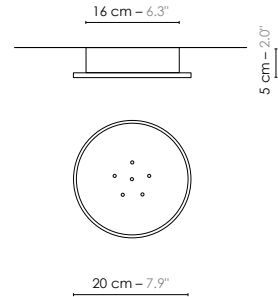

Canopy

DESIGNHEURE

LIGHTING

ÉDITION — FRANCE

www.designheure.com
contact@designheure.com
Tel : 33 (0)4 67 53 99 63

“Fascinée par le mystère et la puissance du peuple Zoulou, Jette s’est inspirée de la forme du bouclier africain Zoulou. Il représente à la fois un symbole, une protection et un ornement.

Un design très minimal est souvent retenu par ce peuple, mais dénote fortement de l’identité du propriétaire. La puissance de cette armure frappe l’imaginaire surtout par sa beauté. Le graphisme est souligné par la rectitude des boucliers zoulous africains en noir et blanc.

Fascinated by the mystery and power of the Zulu people, Jette was inspired by the shape of the African Zulu shield. It represents at the same time a symbol, a protection, and an ornament.

A very minimal design is often retained by this people, but strongly denotes the identity of the owner.

The power of this armor strikes the imagination especially by its beauty. The graphics are emphasized by the straightness of the African Zulu shields in black and white.”

Model	Plafonnier/Ceiling lamp 5 Petit Shield	
Reference	PI5ps	
Collection	Shield	
Design	2019	
Designer	Jette Scheib	
Environnement	Intérieur/Interior	
Dimensions	Dim. totales/Total dim. : Dim. min./Min. dim. : Abat-jour/Lampshade : Plaque circulaire/Circular plate : Boîtier électrique/Electrical power supply : Fil textile/Textile cord :	Ø 116 x H. 22 cm Ø 116 x H.min 14 cm L.30 x l. 20 x H. 12 cm Ø 20 cm Ø 16 x 5 cm 5x 56 cm/5x 22.0"
Electricity	Tension : Douille/Socket : Ampoule/Bulb :	220-240 V 50/60 Hz E14 5x Max 15 W équiv. 100 W H. Max 90 mm/H. Max 3.5" Non fournie/Not included
	Type d'ampoule/Type of bulb :	Ampoule LED/LED bulb
Materials	Tissus ou laqué, acier et aluminium laqués, fil tissé coloré. Fabric or lacquered, lacquered steel and aluminium, colored textile cord.	
Custom made	Possibilité d'ajout de longueurs de fils/Adding of cords length possible. Possibilité de coloris sur mesure/Custom made colors possible	
Colors ref.	PI5psbbn PI5psbbo	Noir / Blanc/Black / White Or / Blanc/Gold / White
Weight	Net/Net kg : 2,4 Brut/Gross kg : 6,0	
Shipping	Nbre de colis/Nber of packs : 1 Dimensions : 51 x 51 x 50 cm	
Certifications