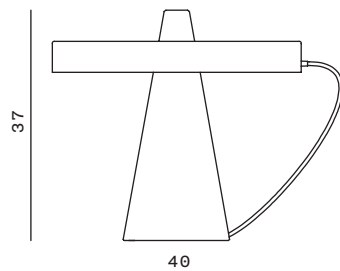

ed039

table lamp

ed039.01 black stone / black

ed039.02 green stone / brass

ed039.03 grey stone / bronze

ed039.03 black stone / bronze

ed039.03 black stone / brass

ed039.03 grey stone / black

DESCRIPTION

Table lamp with stone marble base.

DETAILS

Environment: **indoor only**

Supply: **power cord**

Cord Length: **2000mm**

Materials: **coated steel - aluminium**

Weight: **8 kg**

ELECTRICAL SPECIFICATIONS

Bulb: **custom LED strip (INCLUDED)**

Voltage: **24V**

Power: **24W**

Color temperature: **2.700° K**

Rated useful luminous flux: **2.300 lm**

Nominal LED lifetime: **30.000+ h**

Switching: **table switch on cord**

LED DRIVER OUTPUT SPECIFICATIONS

DC voltage: **24V**

Rated current: **1A**

Rated power: **24W**

Made in Italy

WARNING: FOR INTERIOR USE ONLY!