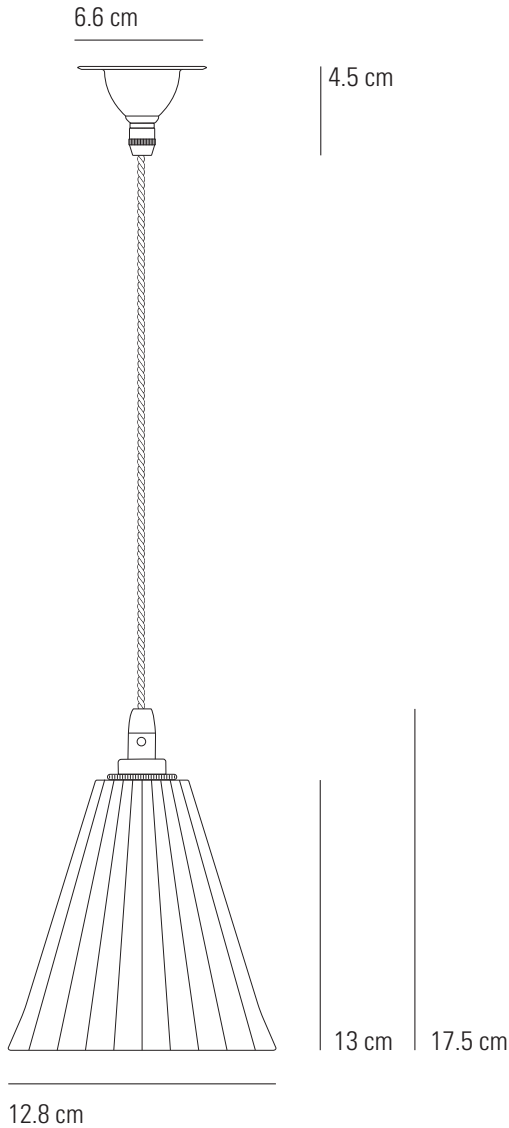

ANTIQUE BRASS PLEAT Pendant Light

FP580/ANT (PLEAT)

FP581/ANT (LARGE PLEAT)

Specifications

PRODUCT CODE:	FP580/ANT, FP581/ANT
BULB CAP:	E27
MAX WATTAGE:	40W
VOLTAGE:	230V (AC)
BULB TYPE:	GLS
IP RATING:	IP20

MATERIAL(S):	BONE CHINA, BRASS
AVAILABLE FINISH:	MATT BONE CHINA SHADE + ANTIQUÉ BRASS CEILING ROSE & LAMP HOLDER
CABLE COLOUR:	TWISTED GREY COTTON BRAID
CABLE LENGTH:	180 CM