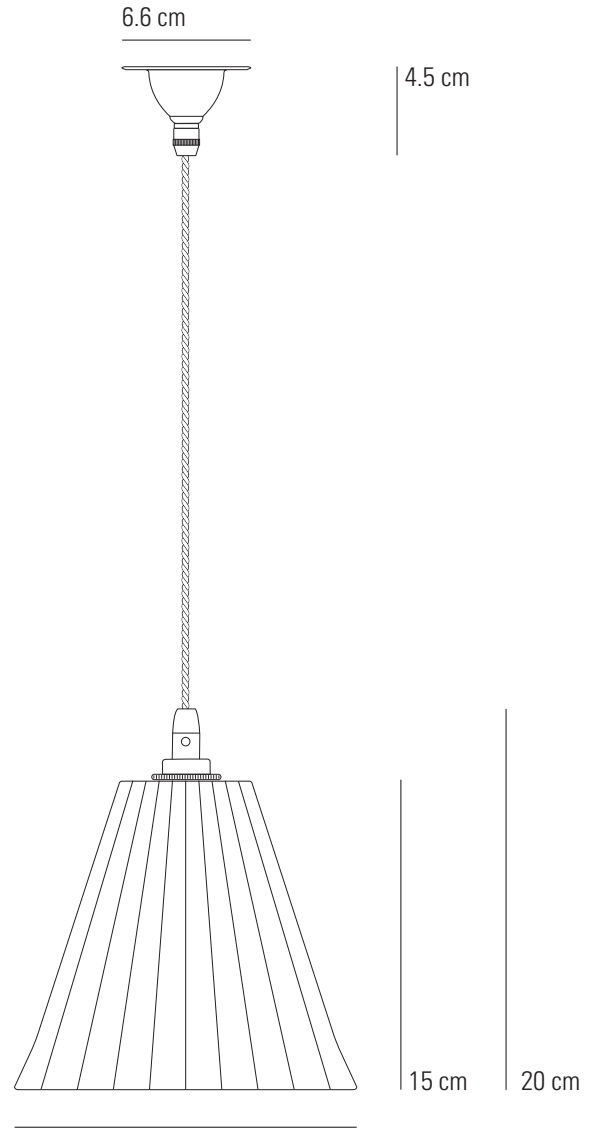

ANTIQUE BRASS PLEAT Pendant Light

FP580/ANT (PLEAT)

FP581/ANT (LARGE PLEAT)

Specifications

PRODUCT CODE:	FP580/ANT, FP581/ANT
BULB CAP:	E27
MAX WATTAGE:	40W
VOLTAGE:	230V (AC)
BULB TYPE:	GLS
IP RATING:	IP20

MATERIAL(S):	BONE CHINA, BRASS
AVAILABLE FINISH:	MATT BONE CHINA SHADE + ANTIQUÉ BRASS CEILING ROSE & LAMP HOLDER
CABLE COLOUR:	TWISTED GREY COTTON BRAID
CABLE LENGTH:	180 CM