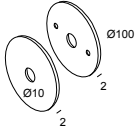

SPY 52 ON 92745 B

19823 9230 B

Coverset

---

204 00 100 B COVERSET R 100 B

☐

204 00 100 W COVERSET R 100 W

☐