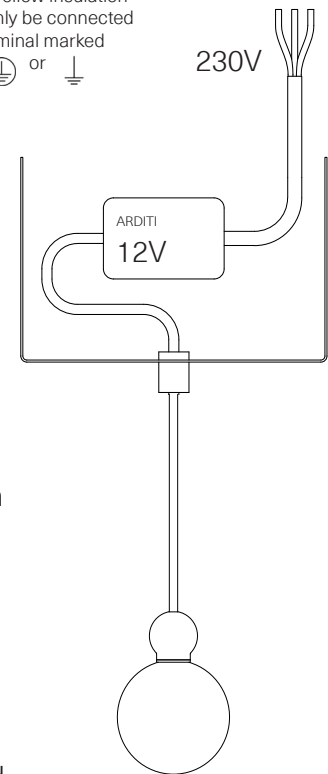

EBB & FLOW

Technical information

Uva Single Pendant Lamp
Ø7cm, Ø10cm

IP20
G4 LED bulb, Max 1,5W
LED only!

This lamp must be fitted and installed by a qualified electrician to avoid hazard.

In some countries, electrical installation work may only be carried out by an authorised electrical contractor.

Contact your local electricity authority for advice.

If the external flexible cord is damaged, it shall be exclusively replaced by the manufacturer.

The main voltage written in the technical information shall not be exceeded.

For any questions about your EBB & FLOW product, please contact your local dealer or info@ebbandflow.dk.

Important:
The core with
green/yellow insulation
must only be connected
to a terminal marked
with  or 