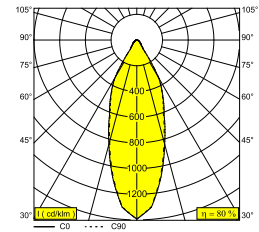

[View on website](#)

General info

LOCATION	innenbereich
INSTALLATION	Decke Aufbau
INGRESS PROTECTION	IP20
WEIGHT (KG)	0.8
ADJUSTABILITY	nicht verstellbar
INFORMATION	2 x REFLECTOR FL-33° INCL.DIMMABLE POWER SUPPLY 350mA-DC >> B-MMAT only interior use - other colours also exterior use

Electrical info

ELECTRICAL	220-240V / 50-60Hz
CLASS	II
POWER SUPPLY INCLUDED	YES
DIM TYPE	Phasenabschnitt
ENERGY CLASS	E
CERTIFICATION	CB, EAC, ENEC

Lightsource info

LIGHTSOURCE NAME	LED
LIGHTSOURCE	2 x (LED array 7,1W / CRI>90 (R9: 52) / 3000K / 812lm)
RVALUES	Rf: 90 / Rg: 99
SDMC	SDCM2
RISKGROUP	RG1
LM80	L90B10 > 50000
LED TECHNICS (LIGHT SOURCE)	1624lm // 14,2W // 115lm/W
LED TECHNICS (LUMINAIRE)	1295lm // 16W // 79lm/W

Accessories

BOXY HONEYCOMB
BOXY SOFTENING LENS
BOXY GLASS SBL