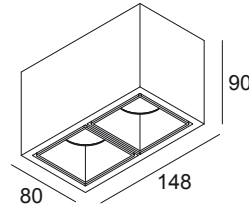

[View on website](#)

General info

LOCATION	innenbereich
INSTALLATION	Decke Aufbau
INGRESS PROTECTION	IP20
WEIGHT (KG)	0.8
ADJUSTABILITY	nicht verstellbar
INFORMATION	2 x REFLECTOR FL-33° INCL.DIMMABLE POWER SUPPLY 350mA-DC >> B-MMAT only interior use - other colours also exterior use

Electrical info

ELECTRICAL	220-240V / 50-60Hz
CLASS	II
POWER SUPPLY INCLUDED	YES
DIM TYPE	Phasenabschnitt
ENERGY CLASS	E
CERTIFICATION	CB, EAC, ENEC

Lightsource info

LIGHTSOURCE NAME	LED
LIGHTSOURCE	2 x (LED array 7,1W / CRI>90 (R9: 52) / 3000K / 812lm)
RVALUES	Rf: 90 / Rg: 99
SDMC	SDCM2
RISKGROUP	RG1
LM80	L90B10 > 50000
LED TECHNICS (LIGHT SOURCE)	1624lm // 14,2W // 115lm/W
LED TECHNICS (LUMINAIRE)	1295lm // 16W // 79lm/W

Accessories

BOXY HONEYCOMB
BOXY SOFTENING LENS
BOXY GLASS SBL