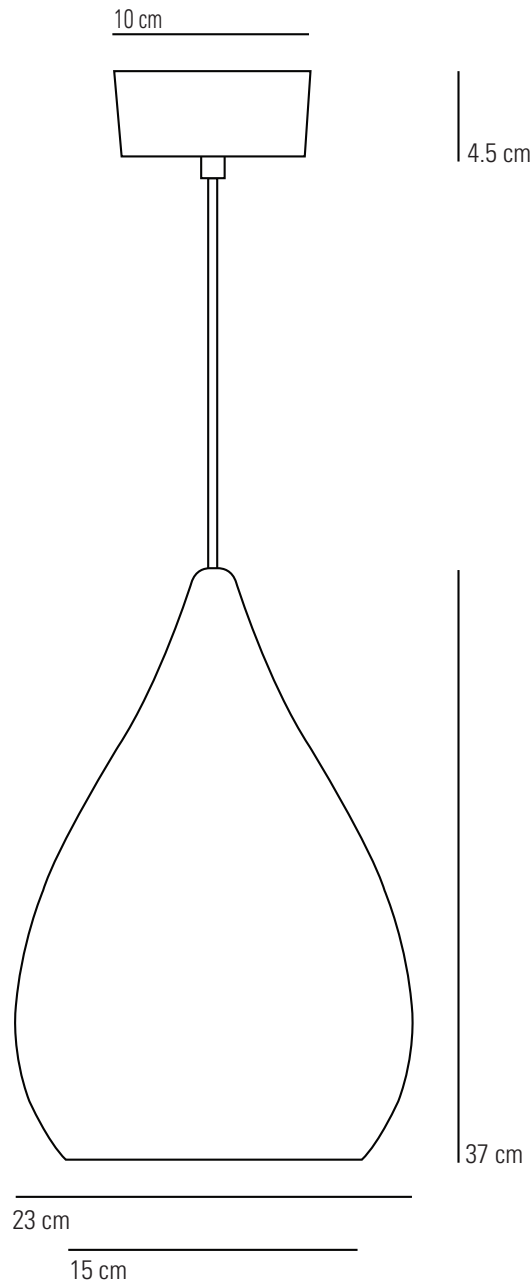

DROP ONE LARGE Pendant Light

Specifications

PRODUCT CODE:	FP490
BULB CAP:	E27
MAX WATTAGE:	60W
VOLTAGE:	230V (AC)
BULB TYPE:	GLS
IP RATING:	IP20

MATERIAL:	NATURAL BONE CHINA
AVAILABLE FINISH:	NATURAL BONE CHINA: MATT OR GLOSS
CABLE LENGTH:	150 CM
CABLE COLOUR:	SAND & TAUPE COTTON BRAID