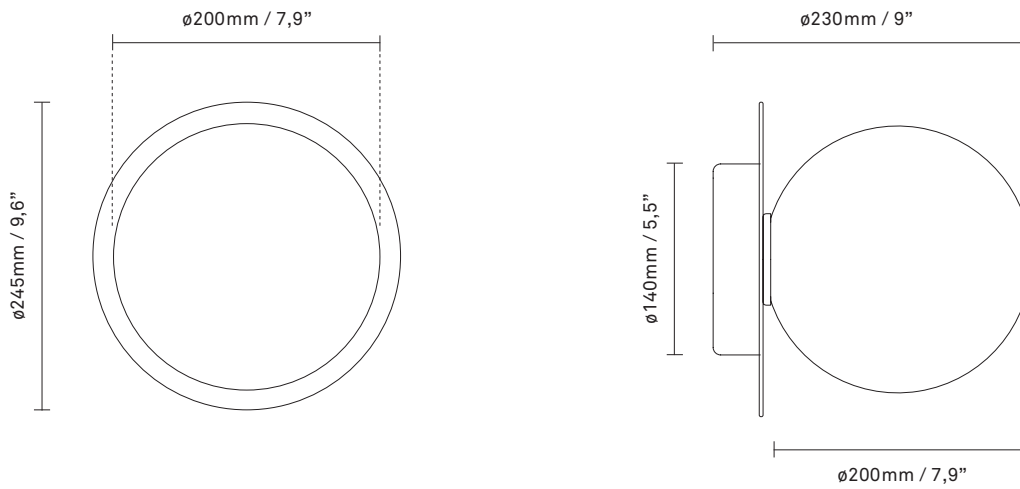

# NUURA

**LIILA 1 LARGE**  
**nordic gold / opal**

Design: Sofie Refer, 2018

**Liila 1 Large** works perfectly single or grouped in a decorative formation. Liila 1 Large also suits smaller rooms, the bathroom and the entrance hall.

Explore the rest of the Liila collection on our website, [here](#)

**Product no.:** EU - 2046006 / US - 3046015

**Certifications:** CE, IP44, Class I

**Type:** Wall / ceiling light - indoor

**For information about IP ratings, click [here](#)**

**Colour:** Glass: opal white / Metal: nordic gold

**Cleaning:** Use a soft dry cloth to clean the product.  
Do not use household cleaners.

**Materials:** Powder-coated metal, mouth-blown glass

**Light source:** Socket: G9  
Max wattage: 7W LED  
Voltage (V): 220-240V / 120V

**Dimensions:** 245mm / 9,6in x 230mm / 9in  
Glass:  $\varnothing$ 200 / 7,9in

**Weight:** Armature + glass: 1190g

**See recommended light source [here](#)**

**Packaging:** Dimensions: L: 523mm / 20,6in x W: 303mm / 11,9in x H: 238mm / 9,4in  
Weight: 1010g  
Total weight incl. product: 2200g  
Number of parcels: 1  
Material: Brown cardboard