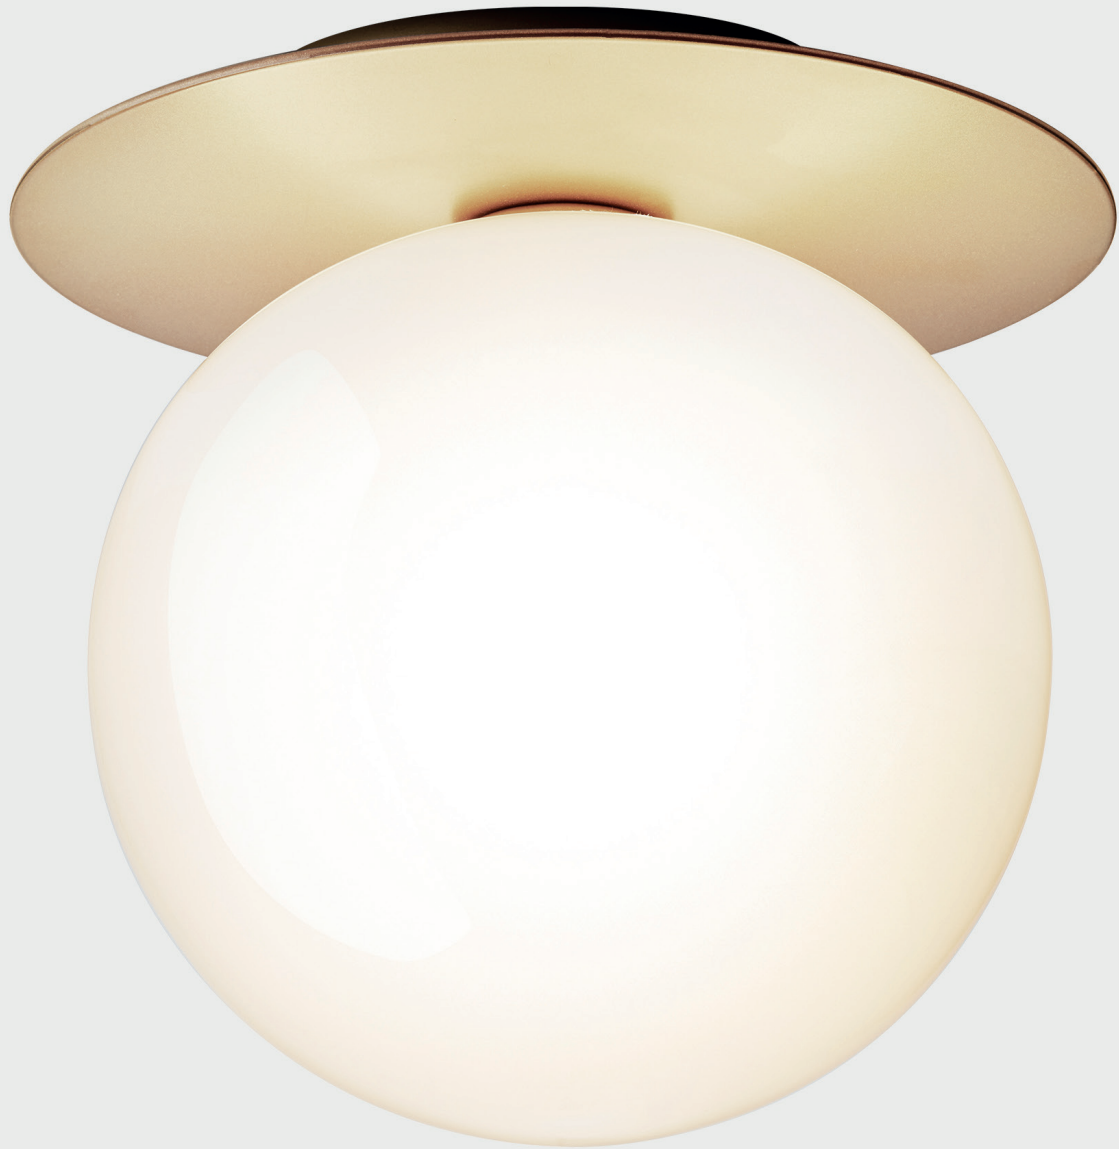

# NUURA

**LIILA 1 LARGE**  
**nordic gold / opal**

Design: Sofie Refer, 2018

**Liila 1 Large** works perfectly single or grouped in a decorative formation. Liila 1 Large also suits smaller rooms, the bathroom and the entrance hall.

Explore the rest of the Liila collection on our website, [here](#)

**Product no.:** EU - 2046006 / US - 3046015

**Certifications:** CE, IP44, Class I

**Type:** Wall / ceiling light - indoor

**For information about IP ratings, click [here](#)**

**Colour:** Glass: opal white / Metal: nordic gold

**Cleaning:** Use a soft dry cloth to clean the product.  
Do not use household cleaners.

**Materials:** Powder-coated metal, mouth-blown glass

**Light source:** Socket: G9  
Max wattage: 7W LED  
Voltage (V): 220-240V / 120V

**Dimensions:** 245mm / 9,6in x 230mm / 9in  
Glass:  $\varnothing$ 200 / 7,9in

**Weight:** Armature + glass: 1190g

**See recommended light source [here](#)**

**Packaging:** Dimensions: L: 523mm / 20,6in x W: 303mm / 11,9in x H: 238mm / 9,4in  
Weight: 1010g  
Total weight incl. product: 2200g  
Number of parcels: 1  
Material: Brown cardboard