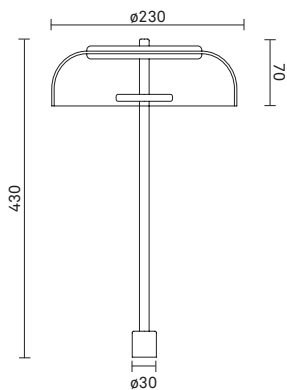

TECHNICAL INFO

Product no.: 02650724

Type: Table Light - Indoor

Colour:

Glass: Opal White

Metal: Black

Cable: Black

Materials:

Powder coated metal

Mouth-blown glass

Fabric covered cable

Dimensions:

∅230mm x 430mm

Fabric cable - Length: 2000mm

Product weight:

Product: - g

Packaging:

Dimensions: L: 533mm x W: 258mm x H: 266mm

Weight: 1023 g

Total weight incl. product: - g

Number of parcels: 1

Material: Brown cardboard.

Packaging - weight - material:

Cardboard outside: 517 g