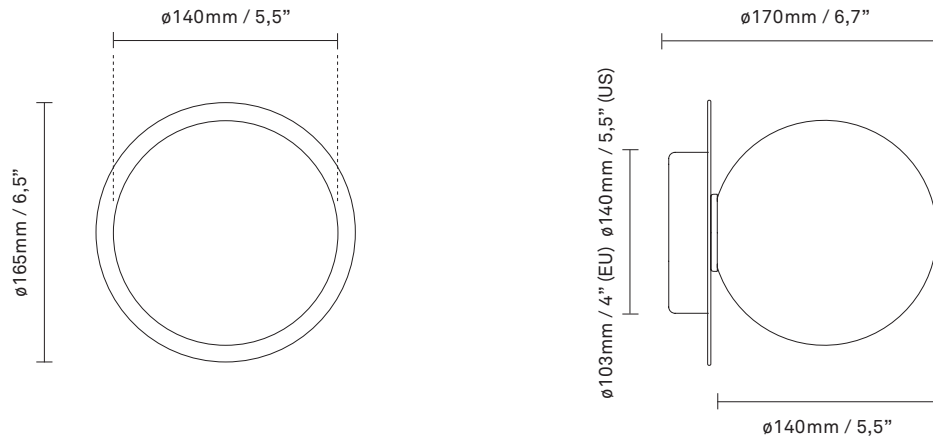

# NUURA

**LIILA 1 MEDIUM**  
**light silver / opal**

Design: Sofie Refer, 2018

**Liila 1 Medium** works perfectly single or grouped in a decorative formation. Liila 1 Medium also suits smaller rooms, the bathroom and the entrance hall.

Explore the rest of the Liila collection on our website, [here](#)

**Product no.:** EU - 2046004 / US - 3046013

**Certifications:** CE, IP44, Class I

**Type:** Wall / ceiling light - indoor

**For information about IP ratings, click [here](#)**

**Colour:** Glass: opal white / Metal: light silver

**Cleaning:** Use a soft dry cloth to clean the product.  
Do not use household cleaners.

**Materials:** Powder-coated metal, mouth-blown glass

**Light source:** Socket: G9  
Max wattage: 7W LED  
Voltage (V): 220-240V / 120V

**Dimensions:** 165mm / 6,5in x 170mm / 6,7in  
Glass:  $\phi$ 140 / 5,5in

**Weight:** Armature + glass: 1000g

**See recommended light source [here](#)**

**Packaging:** Dimensions: L: 338mm / 13,3in x W:  
194mm / 7,6in x H: 175mm / 6,9in  
Weight: 480g  
Total weight incl. product: 1480g  
Number of parcels: 1  
Material: Brown cardboard