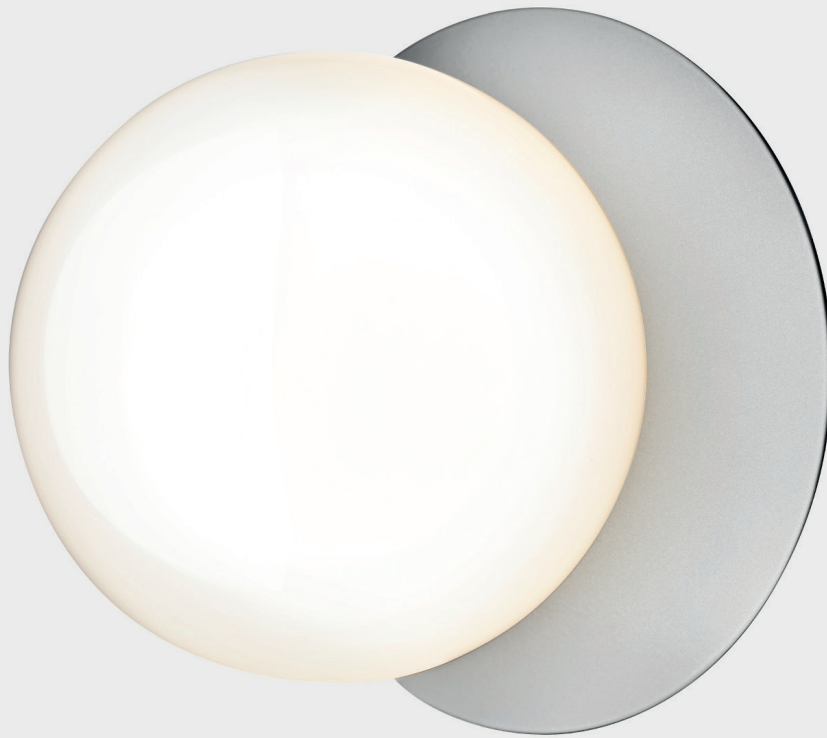

# NUURA

**LIILA 1 MEDIUM**  
**light silver / opal**

Design: Sofie Refer, 2018

**Liila 1 Medium** works perfectly single or grouped in a decorative formation. Liila 1 Medium also suits smaller rooms, the bathroom and the entrance hall.

Explore the rest of the Liila collection on our website, [here](#)

**Product no.:** EU - 2046004 / US - 3046013

**Certifications:** CE, IP44, Class I

**Type:** Wall / ceiling light - indoor

**For information about IP ratings, click [here](#)**

**Colour:** Glass: opal white / Metal: light silver

**Cleaning:** Use a soft dry cloth to clean the product.  
Do not use household cleaners.

**Materials:** Powder-coated metal, mouth-blown glass

**Light source:** Socket: G9  
Max wattage: 7W LED  
Voltage (V): 220-240V / 120V

**Dimensions:** 165mm / 6,5in x 170mm / 6,7in  
Glass:  $\phi$ 140 / 5,5in

**Weight:** Armature + glass: 1000g

**See recommended light source [here](#)**

**Packaging:** Dimensions: L: 338mm / 13,3in x W:  
194mm / 7,6in x H: 175mm / 6,9in  
Weight: 480g  
Total weight incl. product: 1480g  
Number of parcels: 1  
Material: Brown cardboard