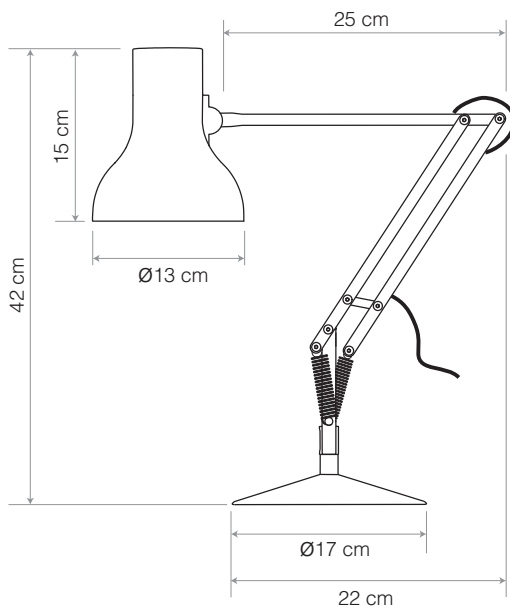

# Type 75™ Mini Desk Lamp

Type 75™ Mini Collection | Technical Sheet

ANGLEPOISE®

Launched In 2011 | Designed by Sir Kenneth Grange

Max Horizontal Reach 55 cm  
Max Vertical Reach 70 cm

## Materials

- Matt paint finish
- Aluminium shade, arms and base cover
- Chrome plated fittings
- Cast iron base
- IP20 rating

## Dimensions

- Shade diameter:  $\varnothing$ 13cm
- Shade height: 15cm
- Max reach: 55cm (from base to shade)
- Insert (h x  $\varnothing$ ): 3cm x  $\varnothing$ 6cm
- Cable length: 180cm
- Lamp Packaging (L x W x H): 23cm x 16.5cm x 46.5cm
- Lamp Packaged Weight: 3.2kg
- Insert Packaging (L x W x H): 7cm x 6.5cm x 3.5cm
- Insert Packaged Weight: 0.12 kg

## Electrical

- Voltage 220/240V, 50/60Hz
- Class II - Double insulated
- Note: Bulb weight critical for balance. Approximate bulb weight 25-45g
- Integrated shade switch
- Plug: 2-pin Europlug to CEE 7/16
- E27 lamp holder
- Maximum permitted bulb: 10W MAX E27
- Supplied with compatible 5.5W LED E27 bulb
  - Luminous Intensity: 600lm
  - Life: 15,000 Hours
  - Non-dimmable
  - Colour Temperature: 2700K
  - CRI (Ra): 80