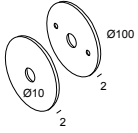

21032 0305 LED POWER CONVERTER 48V-DC to 500 mA-DC / 22W DIM5

1->2

21032 0315 LED POWER CONVERTER 48V-DC to 700 mA-DC / 25W DIM5

1->2

SPY 52 ON 93020 B

19823 9320 B

Coverset

204 00 100 B COVERSET R 100 B