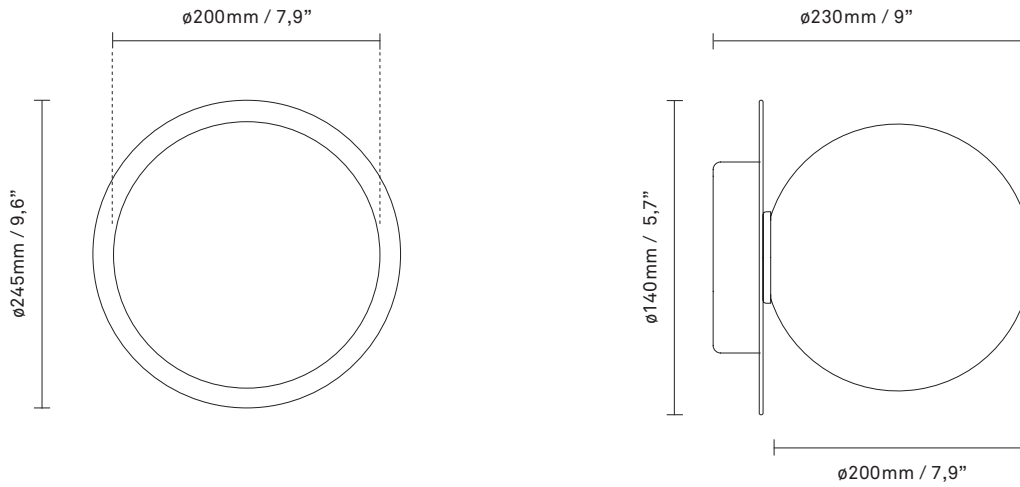

# NUURA

**LIILA 1 LARGE**  
**black / optic clear**

Design: Sofie Refer, 2018

**Liila 1 Large** works well as a single lamp or grouped in a decorative formation. Liila 1 Large also suits smaller rooms, the bathroom and the entrance hall.

Explore the rest of the Liila collection on our website, [here](#)

**Product no.:** EU - 2046030 / US - 3046023

**Certifications:** CE, IP44, Class I

**Type:** Wall / ceiling light - indoor

**For information about IP ratings, click [here](#)**

**Dimensions:** 245mm / 9,6in x 230mm / 9in  
Ceilling plate:  $\varnothing$ 140mm / 5.5in(EU)  
 $\varnothing$ 145mm / 5,7in (US)  
Glass:  $\varnothing$ 200 / 7,9in

**See recommended light source [here](#)**

**Weight:** Armature + glass: 1190g

**Light sources not included**

**Packaging:** Dimensions: L: 523mm / 20,6in x W: 303mm / 11,9in x H: 238mm / 9,4in  
Weight: 1010g  
Total weight incl. product: 2200g  
Number of parcels: 1  
Material: Brown cardboard